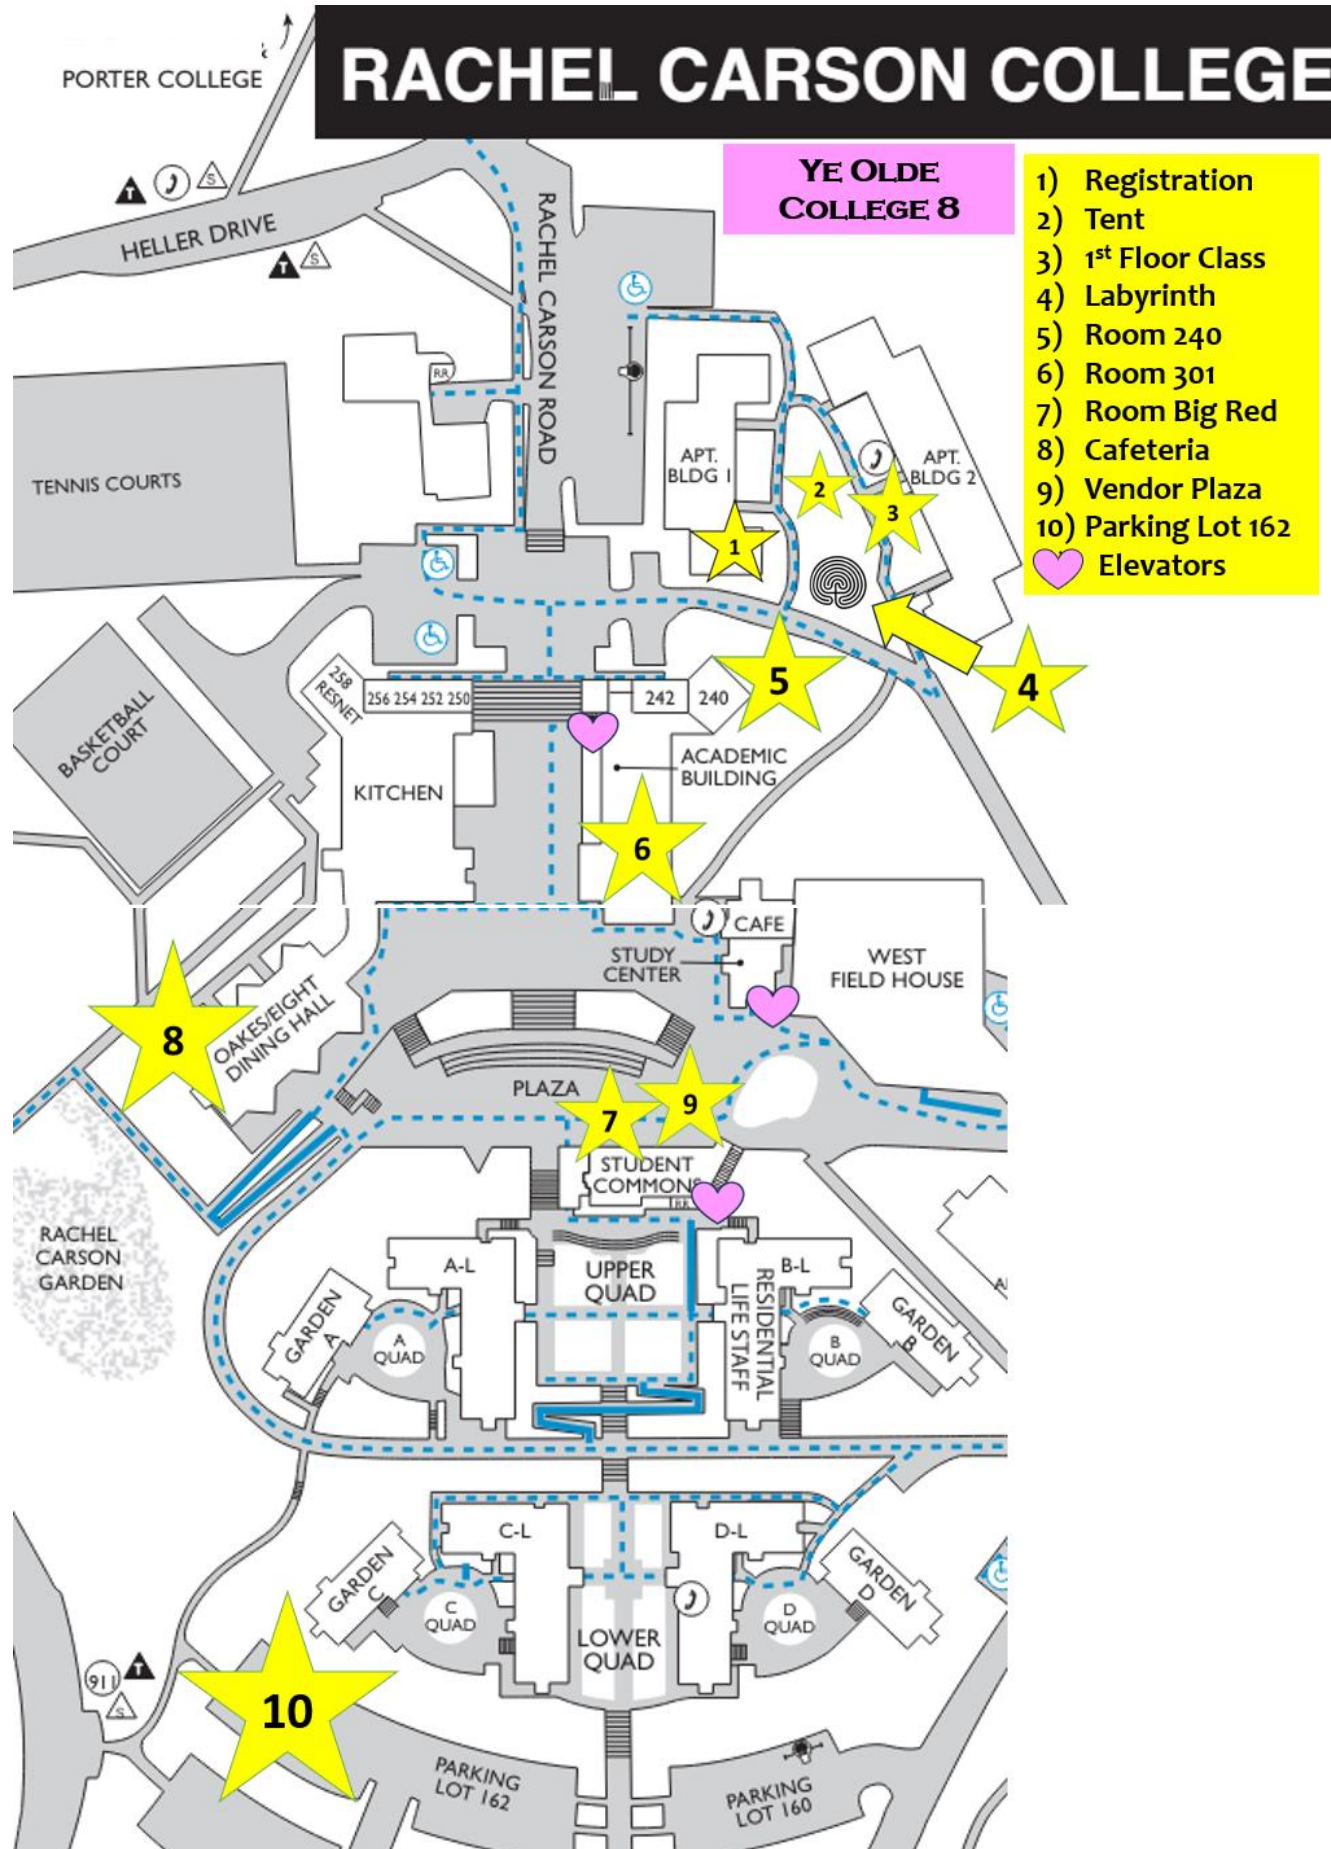

# RACHEL CARSON COLLEGE

## YE OLDE COLLEGE 8

- 1) Registration
- 2) Tent
- 3) 1<sup>st</sup> Floor Class
- 4) Labyrinth
- 5) Room 240
- 6) Room 301
- 7) Room Big Red
- 8) Cafeteria
- 9) Vendor Plaza
- 10) Parking Lot 162
- ♥ Elevators